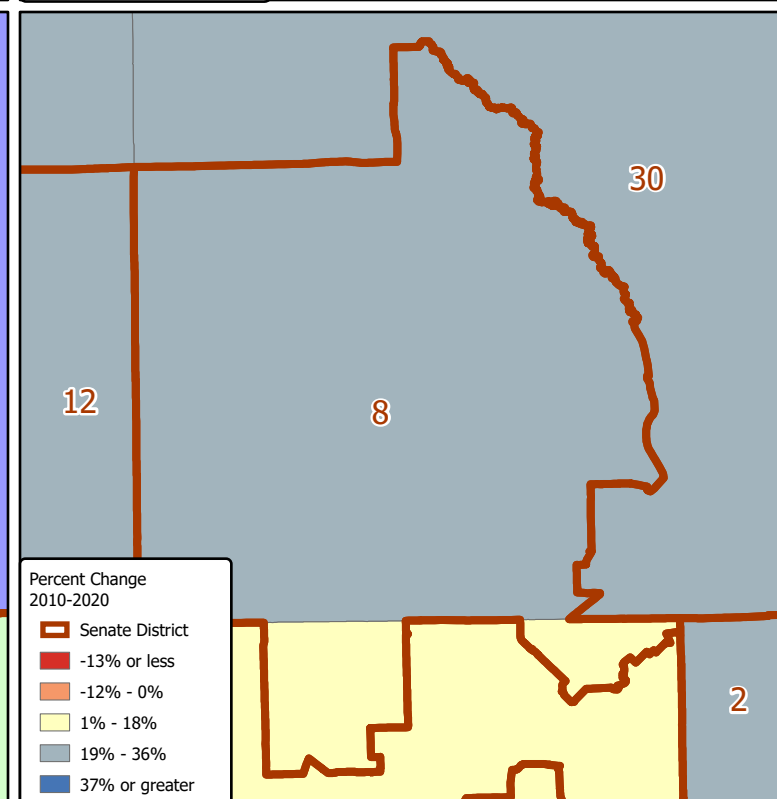

# Texas Senate Districts

## State Senate District 8

Source: Texas Demographic Center, Vintage 2018 Population Projections, 2010-2015 Migration Scenario  
 Note: Data for all counties contained wholly or partially within Senate District.