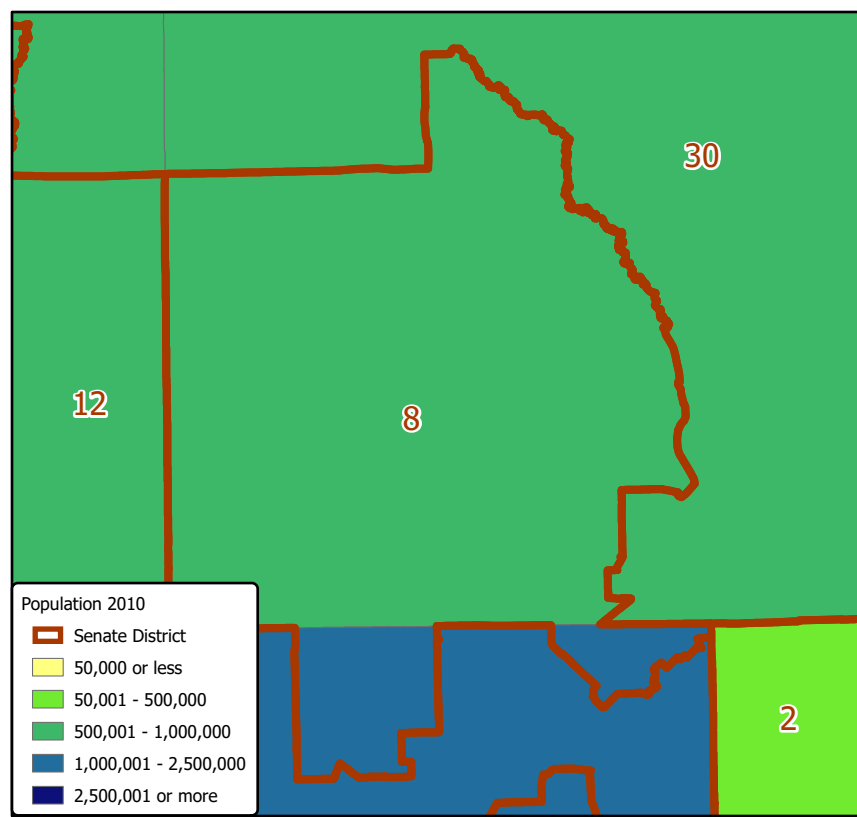

# Texas Senate Districts

## State Senate District 8

Source: Texas Demographic Center, Vintage 2018 Population Projections, 2010-2015 Migration Scenario  
 Note: Data for all counties contained wholly or partially within Senate District.