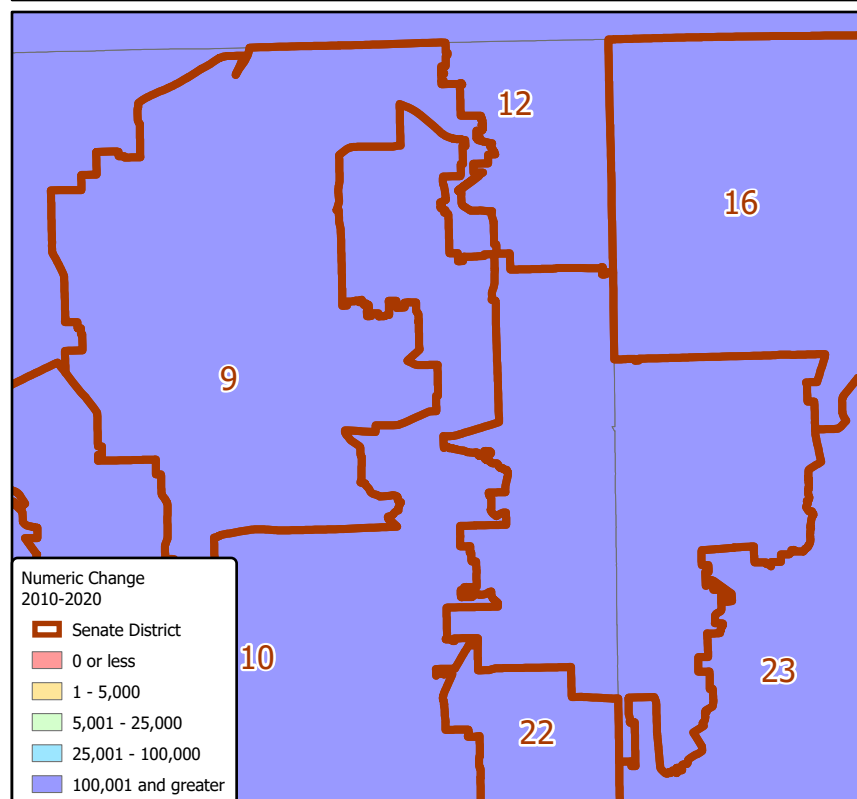

Texas Senate Districts

State Senate District 9

Source: Texas Demographic Center, Vintage 2018 Population Projections, 2010-2015 Migration Scenario
 Note: Data for all counties contained wholly or partially within Senate District.