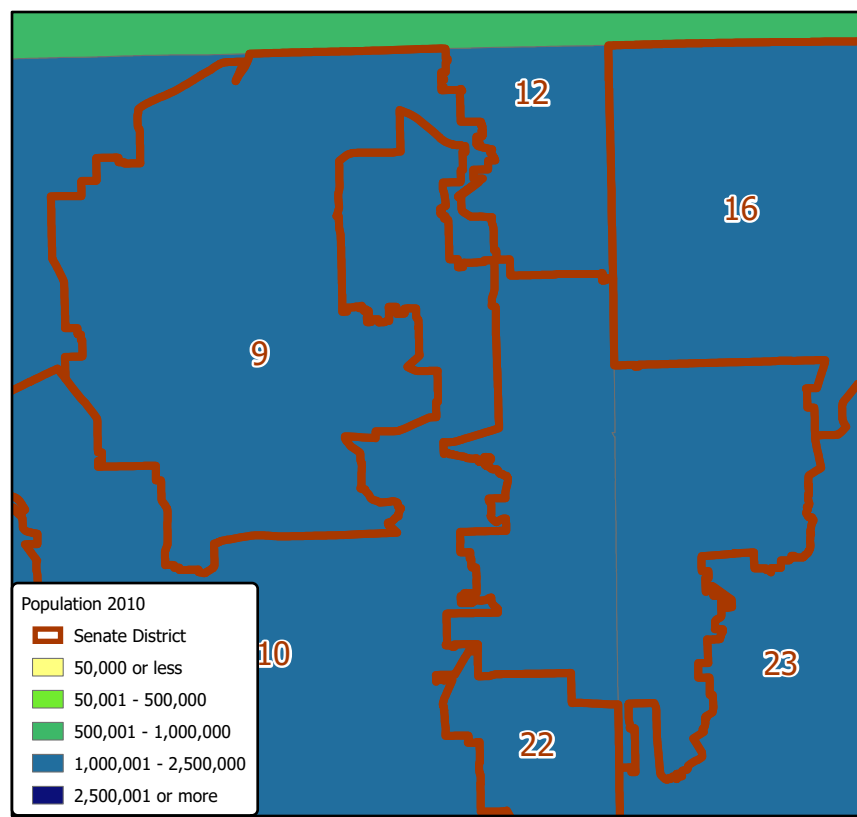

Texas Senate Districts

State Senate District 9

Source: Texas Demographic Center, Vintage 2018 Population Projections, 2010-2015 Migration Scenario
 Note: Data for all counties contained wholly or partially within Senate District.