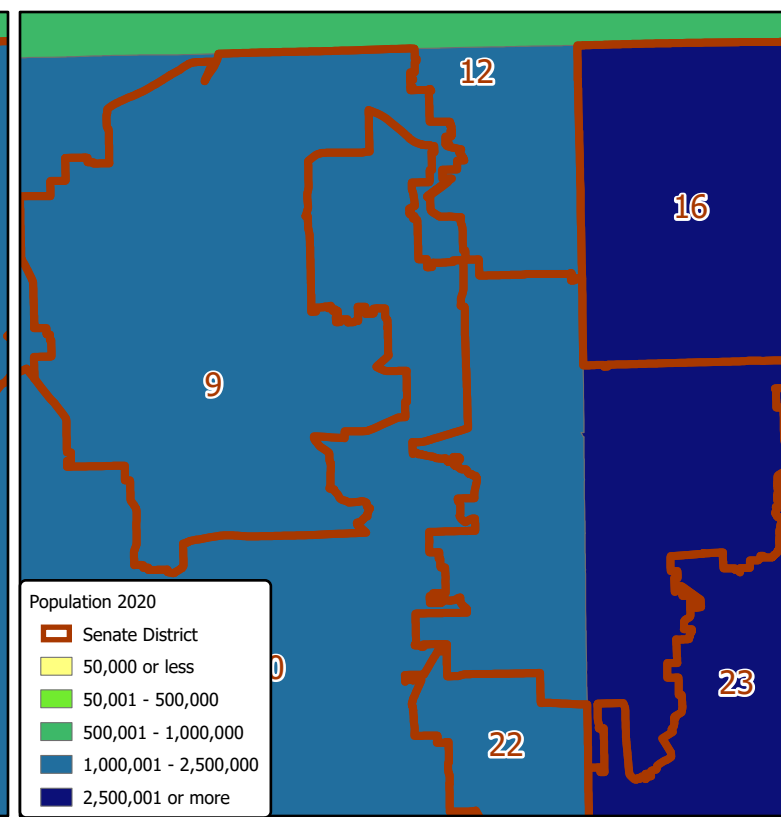

Texas Senate Districts

State Senate District 9

Source: Texas Demographic Center, Vintage 2018 Population Projections, 2010-2015 Migration Scenario
 Note: Data for all counties contained wholly or partially within Senate District.