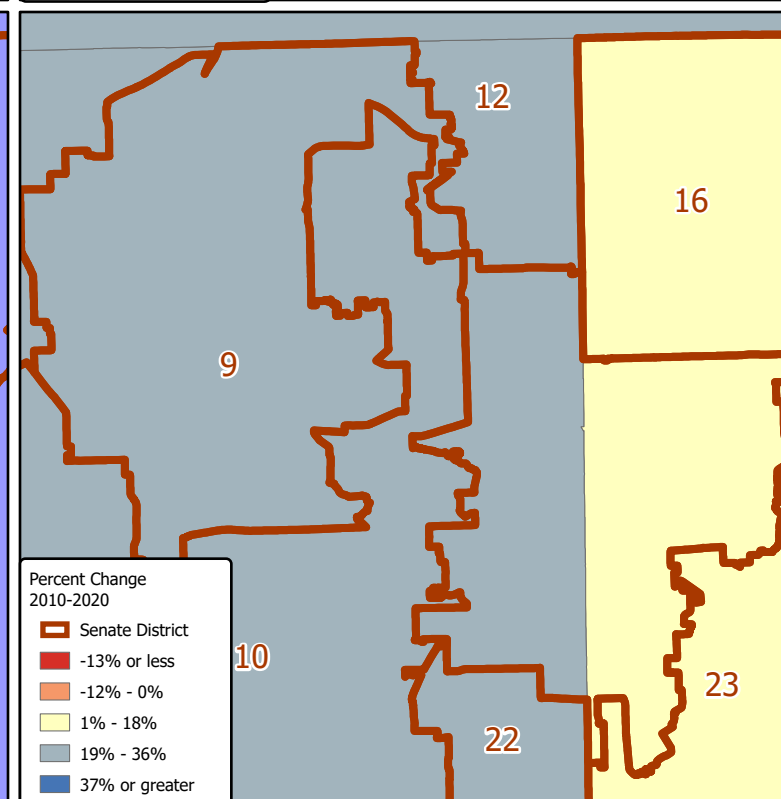

Texas Senate Districts

State Senate District 9

Source: Texas Demographic Center, Vintage 2018 Population Projections, 2010-2015 Migration Scenario
 Note: Data for all counties contained wholly or partially within Senate District.