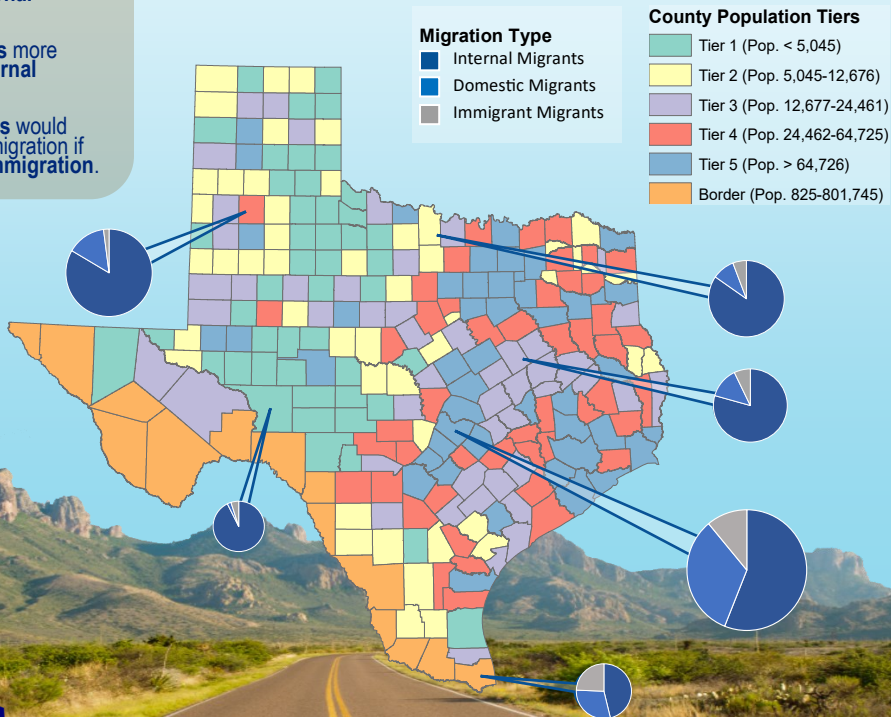

TEXAS MIGRATION

To see more details about how Texas counties are affected differently by migration, go to our brief *Texas Migration*.

Texas consistently has added population through migration in recent years but the same is not true for all of the state's 254 counties. Among the counties, population change from migration has been uneven and the sources of migration have varied across the state.

- ⇒ **Smaller counties** more affected by **internal migration**.
- ⇒ **Larger counties** more affected by **external migration**.
- ⇒ **Border counties** would have negative migration if not for strong **immigration**.

Texas County Population Tiers by Migration Type per Tier for Select Counties

Source: U.S. Census Bureau, ACS 5-Year Summary Data, 2009-2013

tdc@utsa.edu

@TexasDemography