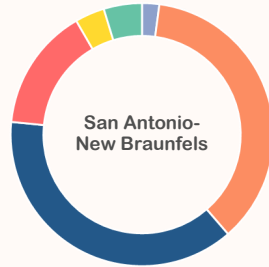

# URBAN TEXAS

Read more about the link between migration and urbanization in our brief, *Metropolitan Immigration in Texas*.

Texas is becoming an important destination in the global migration system. Today, immigrants from around the world are settling in the state's major metropolitan areas (MSAs). This immigration is most prevalent in the most populous counties of the most populations MSAs.

## Origins of Recent Immigrants to the Four Largest MSAs in Texas, 2010-2014

Source: U.S. Census Bureau, 2016. ACS County-to-County Migration Flows, 2010-2014.