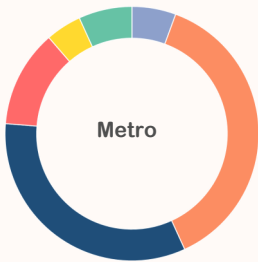

# URBAN TEXAS

Read more about the link between migration and urbanization in our brief, *Metropolitan Immigration in Texas*.

Texas is becoming an important destination in the global migration system. Today, immigrants from around the world are settling in the state's major metropolitan areas (MSAs). This immigration is most prevalent in the most populous counties of the most populations MSAs.

## Origins of Recent Immigrants to the Four Largest MSAs in Texas, 2010-2014

Source: U.S. Census Bureau, 2016. ACS County-to-County Migration Flows, 2010-2014.