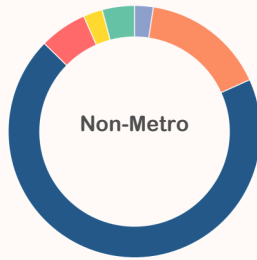

# URBAN TEXAS

Read more about the link between migration and urbanization in our brief, *Metropolitan Immigration in Texas*.

Texas is becoming an important destination in the global migration system. Today, immigrants from around the world are settling in the state's major metropolitan areas (MSAs). This immigration is most prevalent in the most populous counties of the most populations MSAs.

## Origins of Recent Immigrants to the Four Largest MSAs in Texas, 2010-2014

Source: U.S. Census Bureau, 2016. ACS County-to-County Migration Flows, 2010-2014.