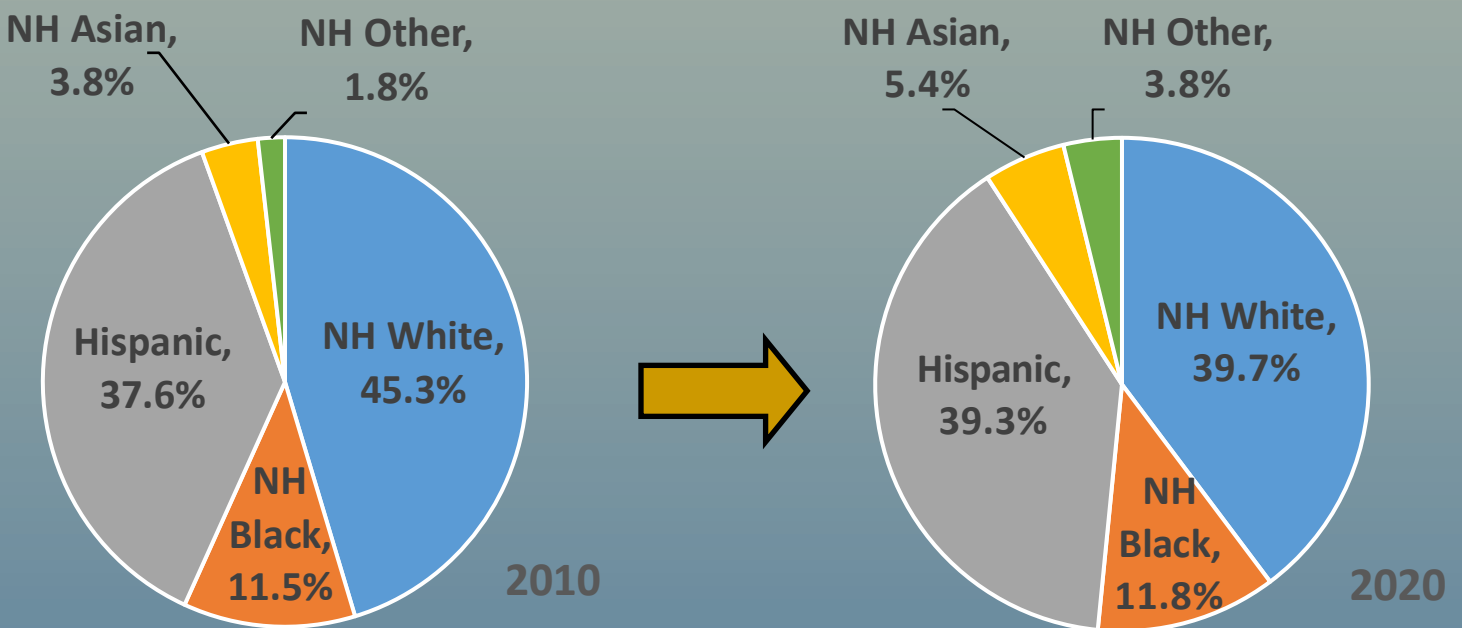

Who Contributed to Texas' Population Growth?

2010-2020

- ◆ The Texas population increased by 3.9 million people between 2010-2020. Hispanics made up the largest share of that increase (49.5%), followed by NH Other* (16.5%) and NH Asian (15.3%).
- ◆ Texas has become more ethnically diverse over the past decade with Hispanics, NH Blacks, NH Asians and NH Other groups making up a greater share of the total Texas population than NH Whites.

Between 2010 and 2020, Texas added

Contribution to Population Change by Race/Ethnicity

Percent of Total Population by Race/Ethnicity

*NH Other is a residual category that includes NH American Indian/Alaskan Native, NH Hawaiian Native/Pacific Islanders, NH some other race, and NH two or more races.