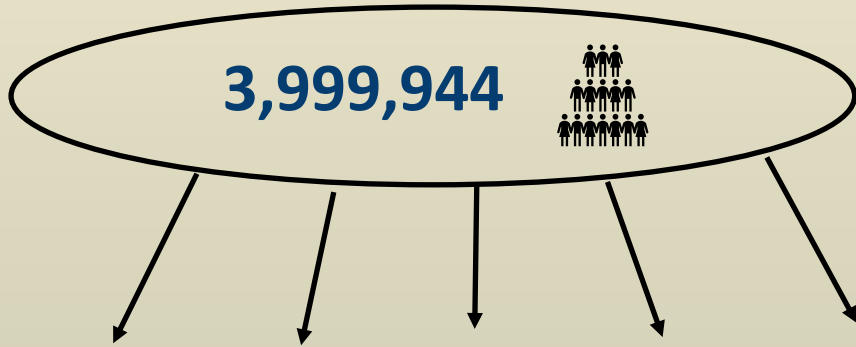

Who Contributed to Texas' Population Growth?

2010-2020

- ◆ The Texas population increased by 3.9 million people between 2010-2020. Hispanics made up the largest share of that increase (49.5%), followed by NH Other* (16.5%) and NH Asian (15.3%).
- ◆ Texas has become more ethnically diverse over the past decade with Hispanics, NH Blacks, NH Asians and NH Other groups making up a greater share of the total Texas population than NH Whites.

Between 2010 and 2020, Texas added

Contribution to Population Change by Race/Ethnicity

Percent of Total Population by Race/Ethnicity

*NH Other is a residual category that includes NH American Indian/Alaskan Native, NH Hawaiian Native/Pacific Islanders, NH some other race, and NH two or more races.