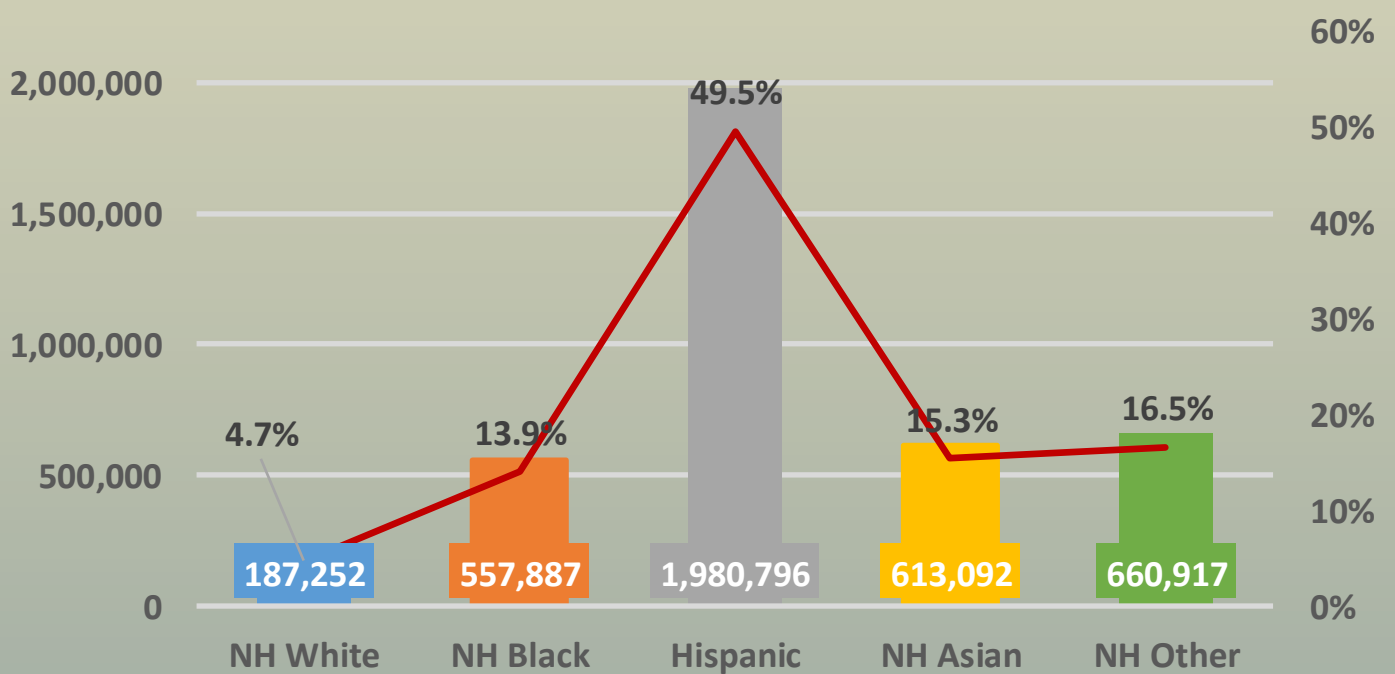

Who Contributed to Texas' Population Growth?

2010-2020

- ◆ The Texas population increased by 3.9 million people between 2010-2020. Hispanics made up the largest share of that increase (49.5%), followed by NH Other* (16.5%) and NH Asian (15.3%).
- ◆ Texas has become more ethnically diverse over the past decade with Hispanics, NH Blacks, NH Asians and NH Other groups making up a greater share of the total Texas population than NH Whites.

Between 2010 and 2020, Texas added

Contribution to Population Change by Race/Ethnicity

Percent of Total Population by Race/Ethnicity

*NH Other is a residual category that includes NH American Indian/Alaskan Native, NH Hawaiian Native/Pacific Islanders, NH some other race, and NH two or more races.